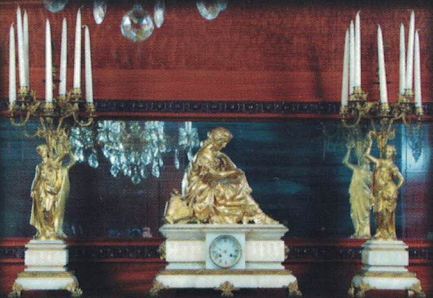

pair Louis XVI 19th c. giltwood armchairs, 14 chair Chippendale style d/r suite with triple pedestal base table, Baker breakfront bookcase (4 door/32 light) cabinet, fancy English walnut bar cabinet by Beresford & Hicks, pair marble/bronze sculpture stands, antique Japanese lacquer coffer, stupendous dore torchier/floor lamp, Baker sideboard armoire & sofa table, console tables, French bureau plat, bombe chest, desks, approx 70 lots of high quality modern furniture (near new) including d/r sets, sofa groups, uph chairs, b/r suites, etc., 11'x22' Sarouk oriental rugs.

Terrific French ormolu mounted clocks & garniture/candelabrum, modern Patek Philippe table clocks, pair Empire urns on gilt wood pedestals (5'-9") French dore/bronze tantalus case. Paintings including: Eugenio Zampighi (Italian 1859-1944) 24"x20", Timoleon Lobreichon (German 1831-1914) 34"x47", Alfred DeBreanski (British 1852-1928) 24"x36", F.M. Bennett (British 1874-1953), A. Herbert (British 19th Century), Erwin Eichinger (European 1892-1950), G.W. Mote (British 1832-1909) 40"x56", 3 pc Norman Lloyd (Australian 1897-1985), more. Monumental pair (36") antique Sevres covered vases (as lamps) artist signed, lg Meissen campana form urn, lg Sevres covered vases, fine pair Royal Vienna cobalt covered urns, over 250 St. Louis crystal stemware (sets of 12-18) in fancy filigree gold & "Excellence" patterns, numerous Baccarat sets, artist signed Waterford, Steuben, decanters & bowls, Royal Worcester covered bowl & plates, pair antique French porcelain ice pails w/liners & lids, Coalport china service "Lady Anne" (94 pc), Minton "Dynasty" (18) 133 pc china service,