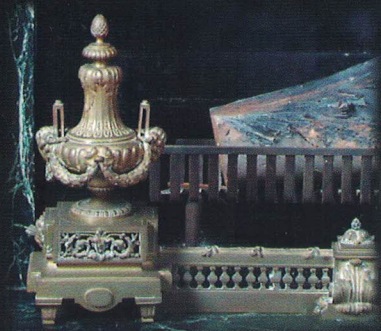

wonderful set service plates, French porcelain cache pots, more. Silver including: hallmarked silver ship model of the "Mayflower", pair of sterling/parcel gilt jousting knights in armour, elaborate rococo center bowl, lr. Victorian sterling figural tazza, English hallmarked tea service, candelabrum sets, 149 Wallace sterling flatware "Sir Christopher" pattern for 20, fine quality Asian silver mounted vases, ivory.