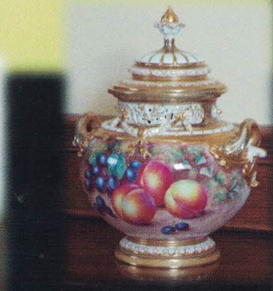

This is a Cataloged sale of 350+ high quality items including: two Steinway & Sons, grand pianos, one Steinway & Sons, Hamburg. 7' custom ordered in Rosewood case serial no 405397, and 6'-10" ebony grand serial no 416190-B, Tiffany & Co. fancy grandfather clock, superb French empire center table with classical figural bronze supports & marble top,

pair Louis XVI 19th c. giltwood armchairs, 14 chair Chippendale style d/r suite with triple pedestal base table, Baker breakfront bookcase (4 door/32 light) cabinet, fancy English walnut bar cabinet by Beresford & Hicks, pair marble/bronze sculpture stands, antique Japanese lacquer coffer, stupendous dore torchier/floor lamp, Baker sideboard armoire & sofa table, console tables, French bureau plat, bombe chest, desks, approx 70 lots of high quality modern furniture (near new) including d/r sets, sofa groups, uph chairs, b/r suites, etc., 11'x22' Sarouk oriental rugs.