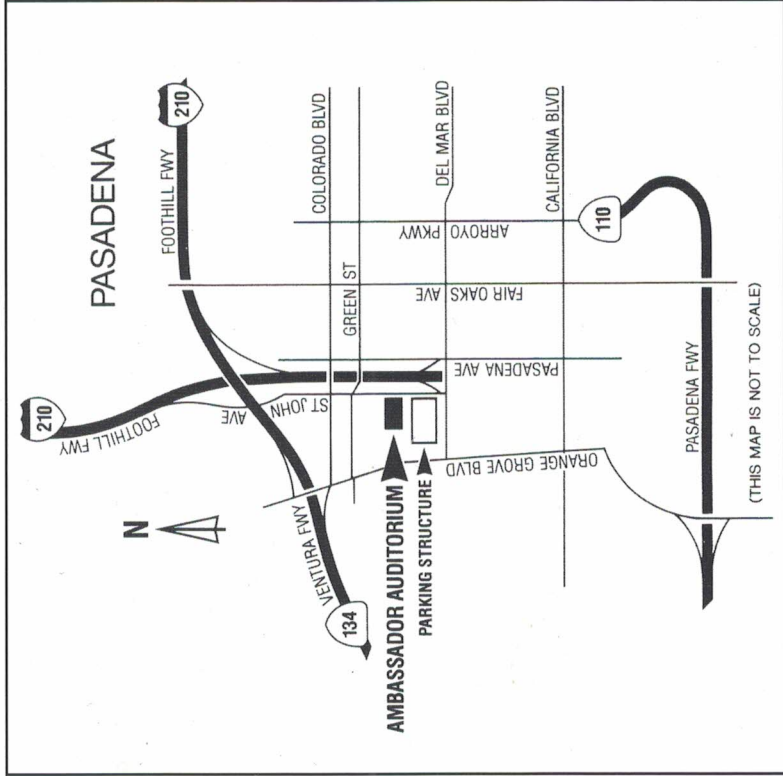

Extraordinary Antique & Fine Furnishings

AUCTION MONDAY NOVEMBER 6, 2000

Sale: Monday 6:30 ~ Viewing Sunday and Monday 11/5 & 11/6 noon to 5:00

Location: Ambassador College Campus 300 West Green Street, Pasadena

John Moran

Antique & Fine Art Auctioneers
735 West Woodbury Road
Altadena CA 91001

First Class
U.S. Postage
Paid
Pasadena, CA
Permit #740

(THIS MAP IS NOT TO SCALE)

FREEWAY DIRECTIONS

Address Service Requested