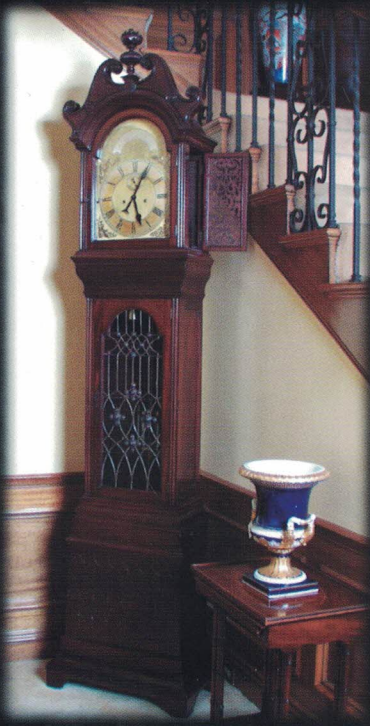

*Extraordinary Antique &
Fine Furnishings Auction*

*Ambassador Auditorium
Monday, November 6, 2000
Auction Starts at 6:30pm*

**REMARKETING
ASSOCIATES, INC.**

 *John Moran*

Remarketing Associates & John Moran Auctioneers are very pleased to have been selected to auction antiques, art objects and fine furnishings from the campus of Ambassador College/World Wide Church of God in Pasadena, CA. (no longer needed at their new facility). Please note the Monday evening sale date and two day preview sessions. The sale will be auctioned at Ambassador Auditorium.

This is a Cataloged sale of 350+ high quality items including: two Steinway & Sons, grand pianos, one Steinway & Sons, Hamburg. 7' custom ordered in Rosewood case serial no 405397, and 6'-10" ebony grand serial no 416190-B, Tiffany & Co. fancy grandfather clock, superb French empire center table with classical figural bronze supports & marble top,

pair Louis XVI 19th c. giltwood armchairs, 14 chair Chippendale style d/r suite with triple pedestal base table, Baker breakfront bookcase (4 door/32 light) cabinet, fancy English walnut bar cabinet by Beresford & Hicks, pair marble/bronze sculpture stands, antique Japanese lacquer coffer, stupendous dore torchier/floor lamp, Baker sideboard armoire & sofa table, console tables, French bureau plat, bombe chest, desks, approx 70 lots of high quality modern furniture (near new) including d/r sets, sofa groups, uph chairs, b/r suites, etc., 11'x22' Sarouk oriental rugs.